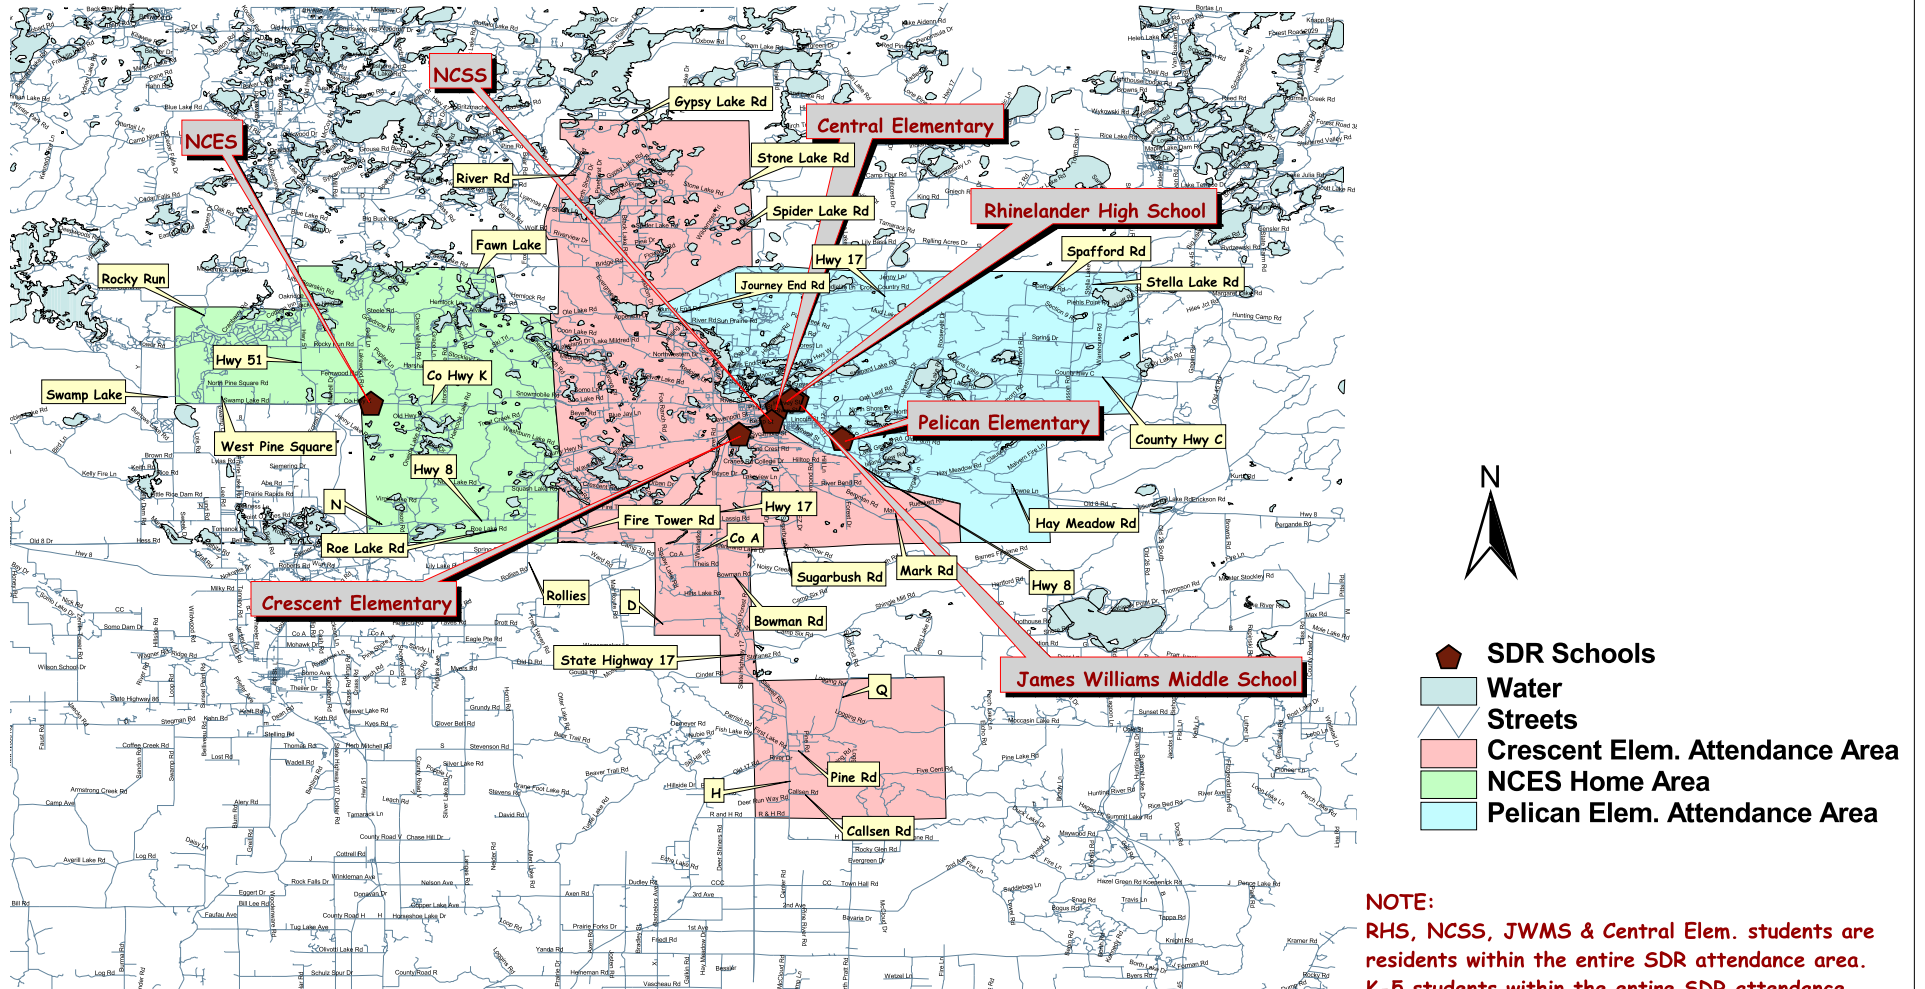

School District of Rhinelander School Locations

-  SDR Schools
-  Water
-  Streets
-  Crescent Elem. Attendance Area
-  NCES Home Area
-  Pelican Elem. Attendance Area

NOTE:
 RHS, NCSS, JWMS & Central Elem. students are residents within the entire SDR attendance area.
 K-5 students within the entire SDR attendance area may apply to attend NCES.